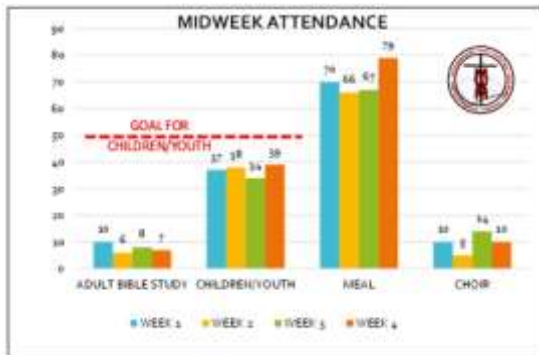

This Week's Wednesday Meal is *Chicken ranch tater tot casserole, salad, & desserts*. Meals are served from 5:00-6:00 pm and your free-will offering is always appreciated to help cover expenses. **Please use the PINK SHEET** so we will know how many will be joining us.

Do You Have Books to Return? The Resource Center reminds you to read-n-return so others can do the same.