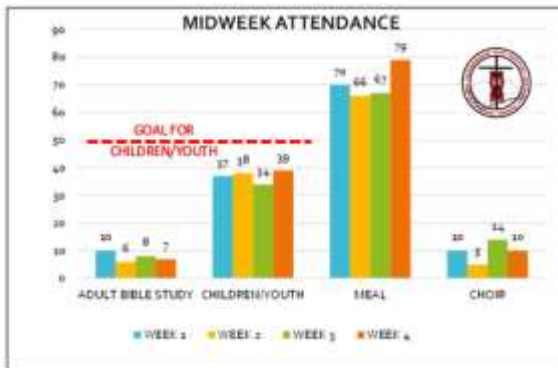

This Week's Wednesday Meal is *Meat / Cheese Enchiladas, salad, & desserts.* Meals are served from 5:00-6:00 pm and your free-will offering is always appreciated to help cover expenses. Please use the **PINK SHEET** so we will know how many will be joining us.

Do You Have Books to Return? The Resource Center reminds you to read-n-return so others can do the same.